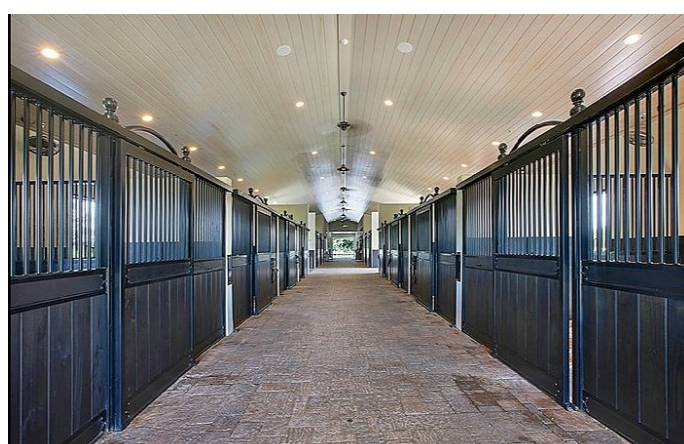

MARTHA W. JOLICOEUR

FARMS & ESTATES · WELLINGTON, FLORIDA
561.797.8040

FEATURED PROPERTY

Palm Beach Point East Farm

4770 Stables Way

A short hack away from PBIEC, this incredible 10-acre farm is fit for any professional rider. The 12-stall center-aisle stable, complete with the finest amenities, recently underwent a full renovation, leaving it totally updated and ready for the new season. The property features a spacious owner's lounge with full kitchen and 2.5 bathrooms, a large grand prix field, and a new ring with top-grade fiber footing.

[Visit 4770 Stables Way](#)

[Take a Virtual Tour of 4770 Stables Way](#)

[Schedule a Showing of 4770 Stables Way](#)

PROVIDING THE HIGHEST LEVEL OF PROFESSIONAL REAL ESTATE SERVICE
FOR THE GLOBAL EQUESTRIAN COMMUNITY

JUMP MEDIA

Raising The Bar In Equestrian PR